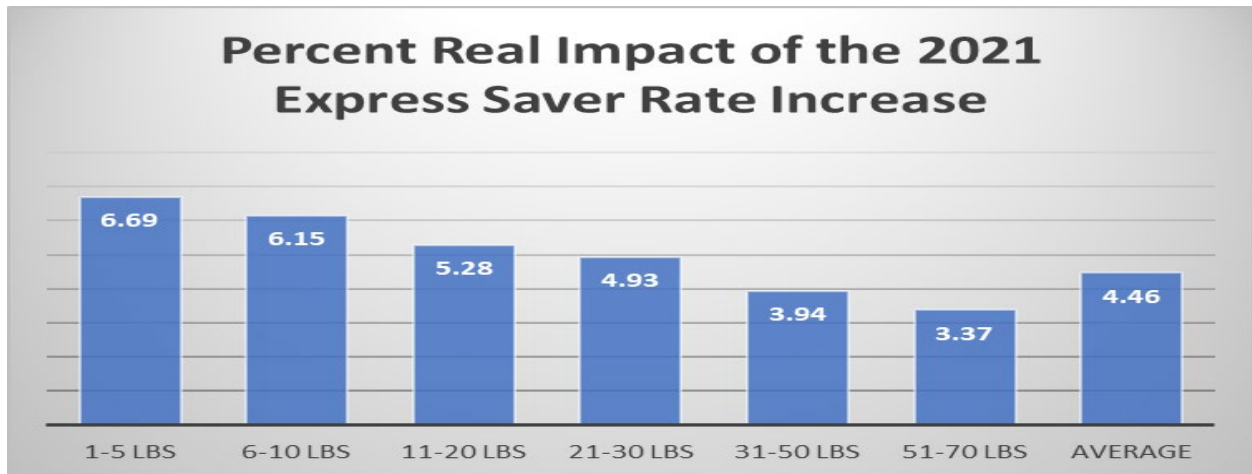

Actual calculations of the Fedex rate increases for 2021

Actual calculations of the Fedex rate increases for 2021

	Ground
1-5 lbs	6.56
6-10 lbs	5.04
11-20 lbs	4.82
21-30 lbs	4.7
31-50 lbs	5.02
51-70 lbs	5.12
Average	5.09

	Priority ON
1-5 lbs	5.29
6-10 lbs	4.43
11-20 lbs	4.92
21-30 lbs	4.76
31-50 lbs	4.87
51-70 lbs	3.09
Average	4.35

	Std ON
1-5 lbs	4.72
6-10 lbs	5.13
11-20 lbs	5.14
21-30 lbs	4.2
31-50 lbs	4.41
51-70 lbs	3.46
Average	4.28

	2 Day
1-5 lbs	5.45
6-10 lbs	5.46
11-20 lbs	5.46
21-30 lbs	5.47
31-50 lbs	5.45
51-70 lbs	5.47
Average	5.46

	Express Saver
1-5 lbs	6.69
6-10 lbs	6.15
11-20 lbs	5.28
21-30 lbs	4.93
31-50 lbs	3.94
51-70 lbs	3.37
Average	4.46