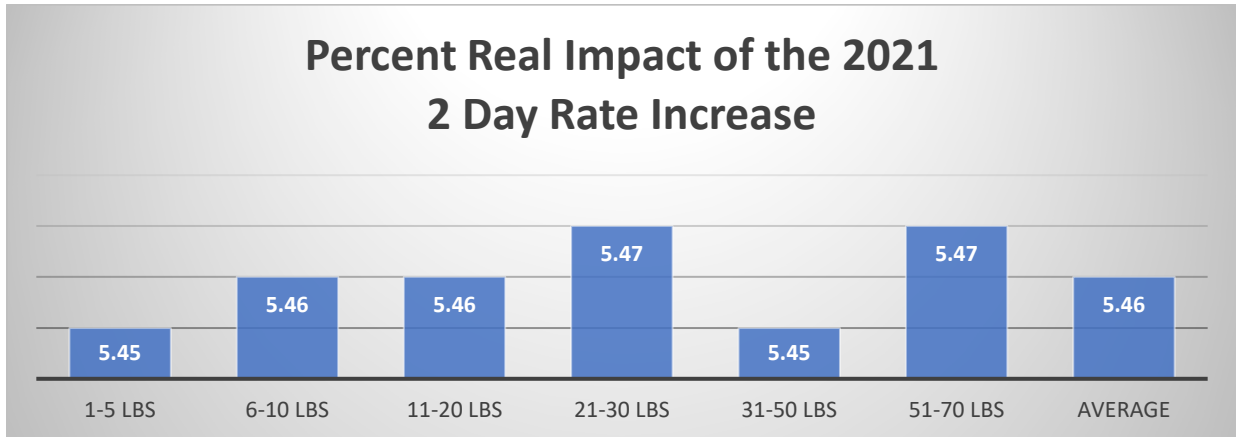

Actual calculations of the Fedex rate increases for 2021

Actual calculations of the Fedex rate increases for 2021

	Ground
1-5 lbs	6.56
6-10 lbs	5.04
11-20 lbs	4.82
21-30 lbs	4.7
31-50 lbs	5.02
51-70 lbs	5.12
Average	5.09

	Priority ON
1-5 lbs	5.29
6-10 lbs	4.43
11-20 lbs	4.92
21-30 lbs	4.76
31-50 lbs	4.87
51-70 lbs	3.09
Average	4.35

	Std ON
1-5 lbs	4.72
6-10 lbs	5.13
11-20 lbs	5.14
21-30 lbs	4.2
31-50 lbs	4.41
51-70 lbs	3.46
Average	4.28

	2 Day
1-5 lbs	5.45
6-10 lbs	5.46
11-20 lbs	5.46
21-30 lbs	5.47
31-50 lbs	5.45
51-70 lbs	5.47
Average	5.46

	Express Saver
1-5 lbs	6.69
6-10 lbs	6.15
11-20 lbs	5.28
21-30 lbs	4.93
31-50 lbs	3.94
51-70 lbs	3.37
Average	4.46