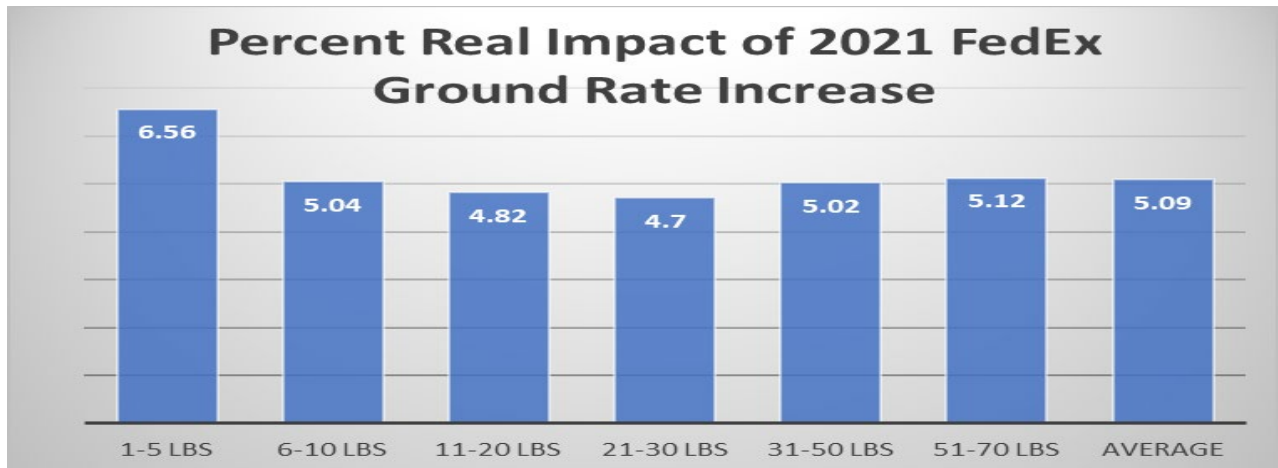

Actual calculations of the Fedex rate increases for 2021

Actual calculations of the Fedex rate increases for 2021

	Ground
1-5 lbs	6.56
6-10 lbs	5.04
11-20 lbs	4.82
21-30 lbs	4.7
31-50 lbs	5.02
51-70 lbs	5.12
Average	5.09

	Priority ON
1-5 lbs	5.29
6-10 lbs	4.43
11-20 lbs	4.92
21-30 lbs	4.76
31-50 lbs	4.87
51-70 lbs	3.09
Average	4.35

	Std ON
1-5 lbs	4.72
6-10 lbs	5.13
11-20 lbs	5.14
21-30 lbs	4.2
31-50 lbs	4.41
51-70 lbs	3.46
Average	4.28

	2 Day
1-5 lbs	5.45
6-10 lbs	5.46
11-20 lbs	5.46
21-30 lbs	5.47
31-50 lbs	5.45
51-70 lbs	5.47
Average	5.46

	Express Saver
1-5 lbs	6.69
6-10 lbs	6.15
11-20 lbs	5.28
21-30 lbs	4.93
31-50 lbs	3.94
51-70 lbs	3.37
Average	4.46