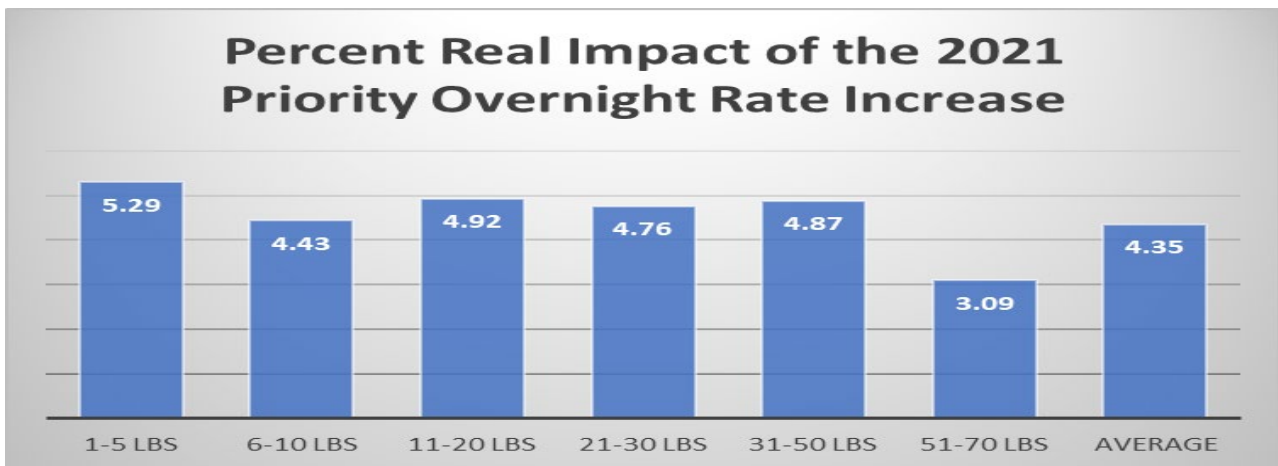

Actual calculations of the Fedex rate increases for 2021

Actual calculations of the Fedex rate increases for 2021

	Ground
1-5 lbs	6.56
6-10 lbs	5.04
11-20 lbs	4.82
21-30 lbs	4.7
31-50 lbs	5.02
51-70 lbs	5.12
Average	5.09

	Priority ON
1-5 lbs	5.29
6-10 lbs	4.43
11-20 lbs	4.92
21-30 lbs	4.76
31-50 lbs	4.87
51-70 lbs	3.09
Average	4.35

	Std ON
1-5 lbs	4.72
6-10 lbs	5.13
11-20 lbs	5.14
21-30 lbs	4.2
31-50 lbs	4.41
51-70 lbs	3.46
Average	4.28