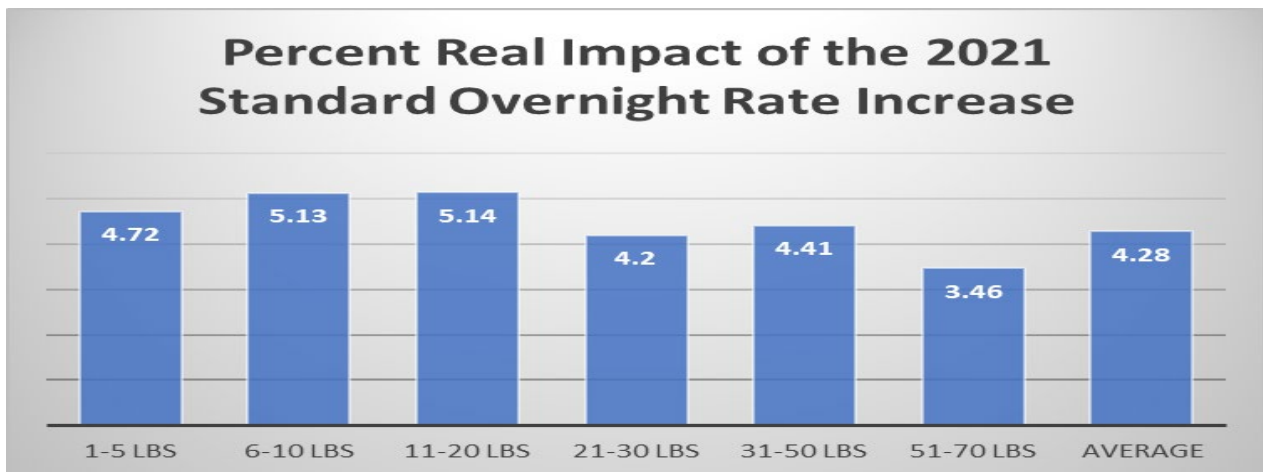

Actual calculations of the Fedex rate increases for 2021

Actual calculations of the Fedex rate increases for 2021

	Ground
1-5 lbs	6.56
6-10 lbs	5.04
11-20 lbs	4.82
21-30 lbs	4.7
31-50 lbs	5.02
51-70 lbs	5.12
Average	5.09

	Priority ON
1-5 lbs	5.29
6-10 lbs	4.43
11-20 lbs	4.92
21-30 lbs	4.76
31-50 lbs	4.87
51-70 lbs	3.09
Average	4.35

	Std ON
1-5 lbs	4.72
6-10 lbs	5.13
11-20 lbs	5.14
21-30 lbs	4.2
31-50 lbs	4.41
51-70 lbs	3.46
Average	4.28

	2 Day
1-5 lbs	5.45
6-10 lbs	5.46
11-20 lbs	5.46
21-30 lbs	5.47
31-50 lbs	5.45
51-70 lbs	5.47
Average	5.46

	Express Saver
1-5 lbs	6.69
6-10 lbs	6.15
11-20 lbs	5.28
21-30 lbs	4.93
31-50 lbs	3.94
51-70 lbs	3.37
Average	4.46